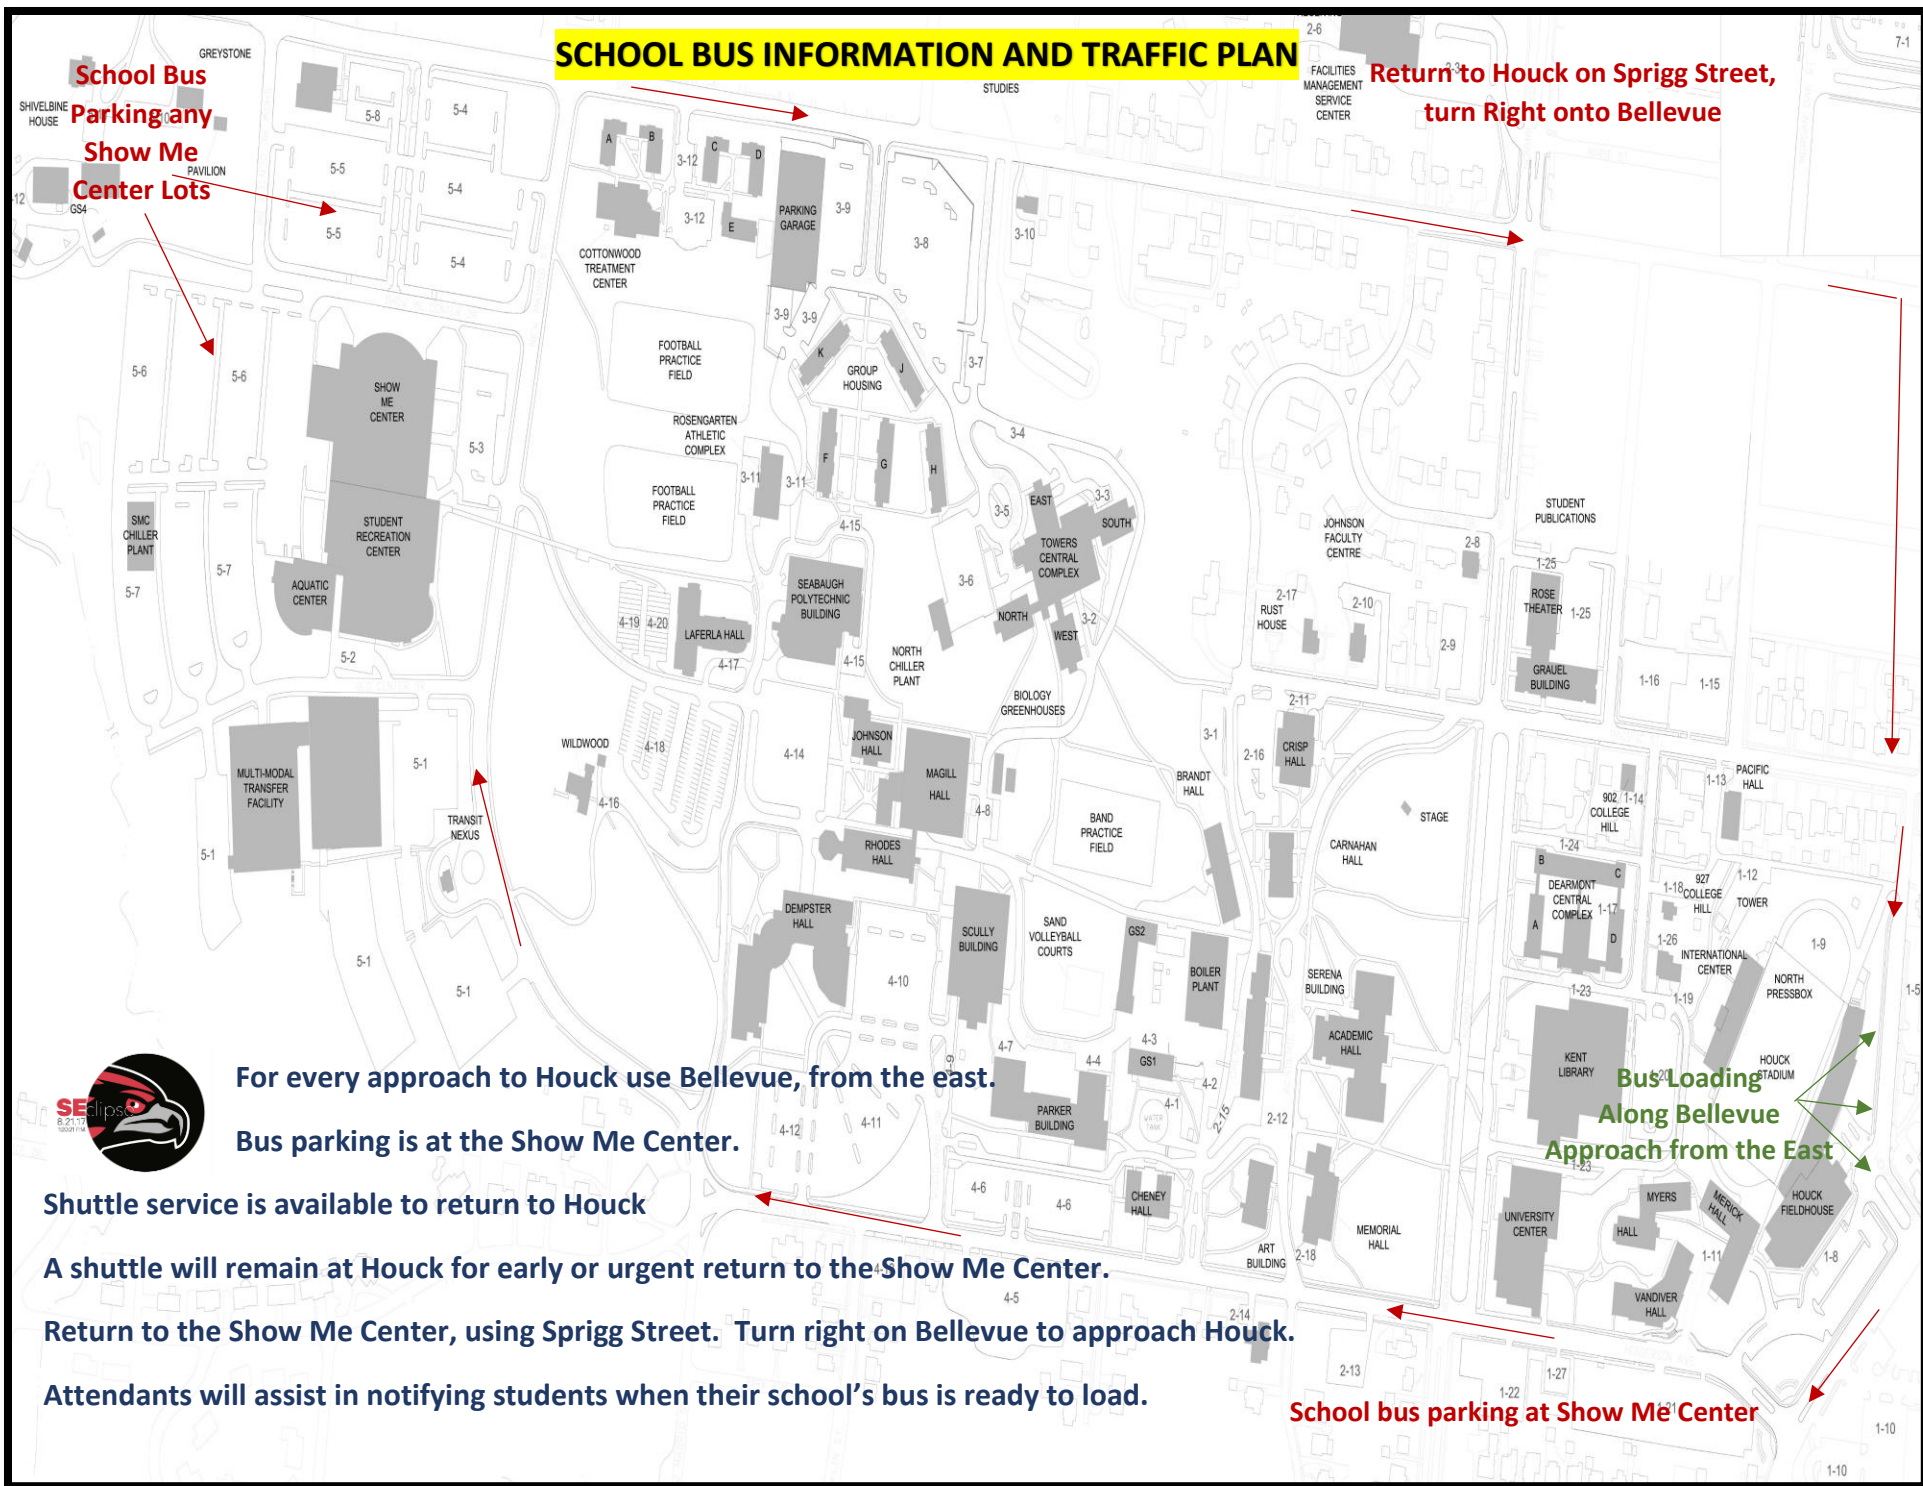

SCHOOL BUS INFORMATION AND TRAFFIC PLAN

School Bus Parking any Show Me Center Lots

Return to Houck on Sprigg Street, turn Right onto Bellevue

**For every approach to Houck use Bellevue, from the east.
Bus parking is at the Show Me Center.**

Bus Loading Along Bellevue Approach from the East

**Shuttle service is available to return to Houck
A shuttle will remain at Houck for early or urgent return to the Show Me Center.
Return to the Show Me Center, using Sprigg Street. Turn right on Bellevue to approach Houck.
Attendants will assist in notifying students when their school's bus is ready to load.**

School bus parking at Show Me Center