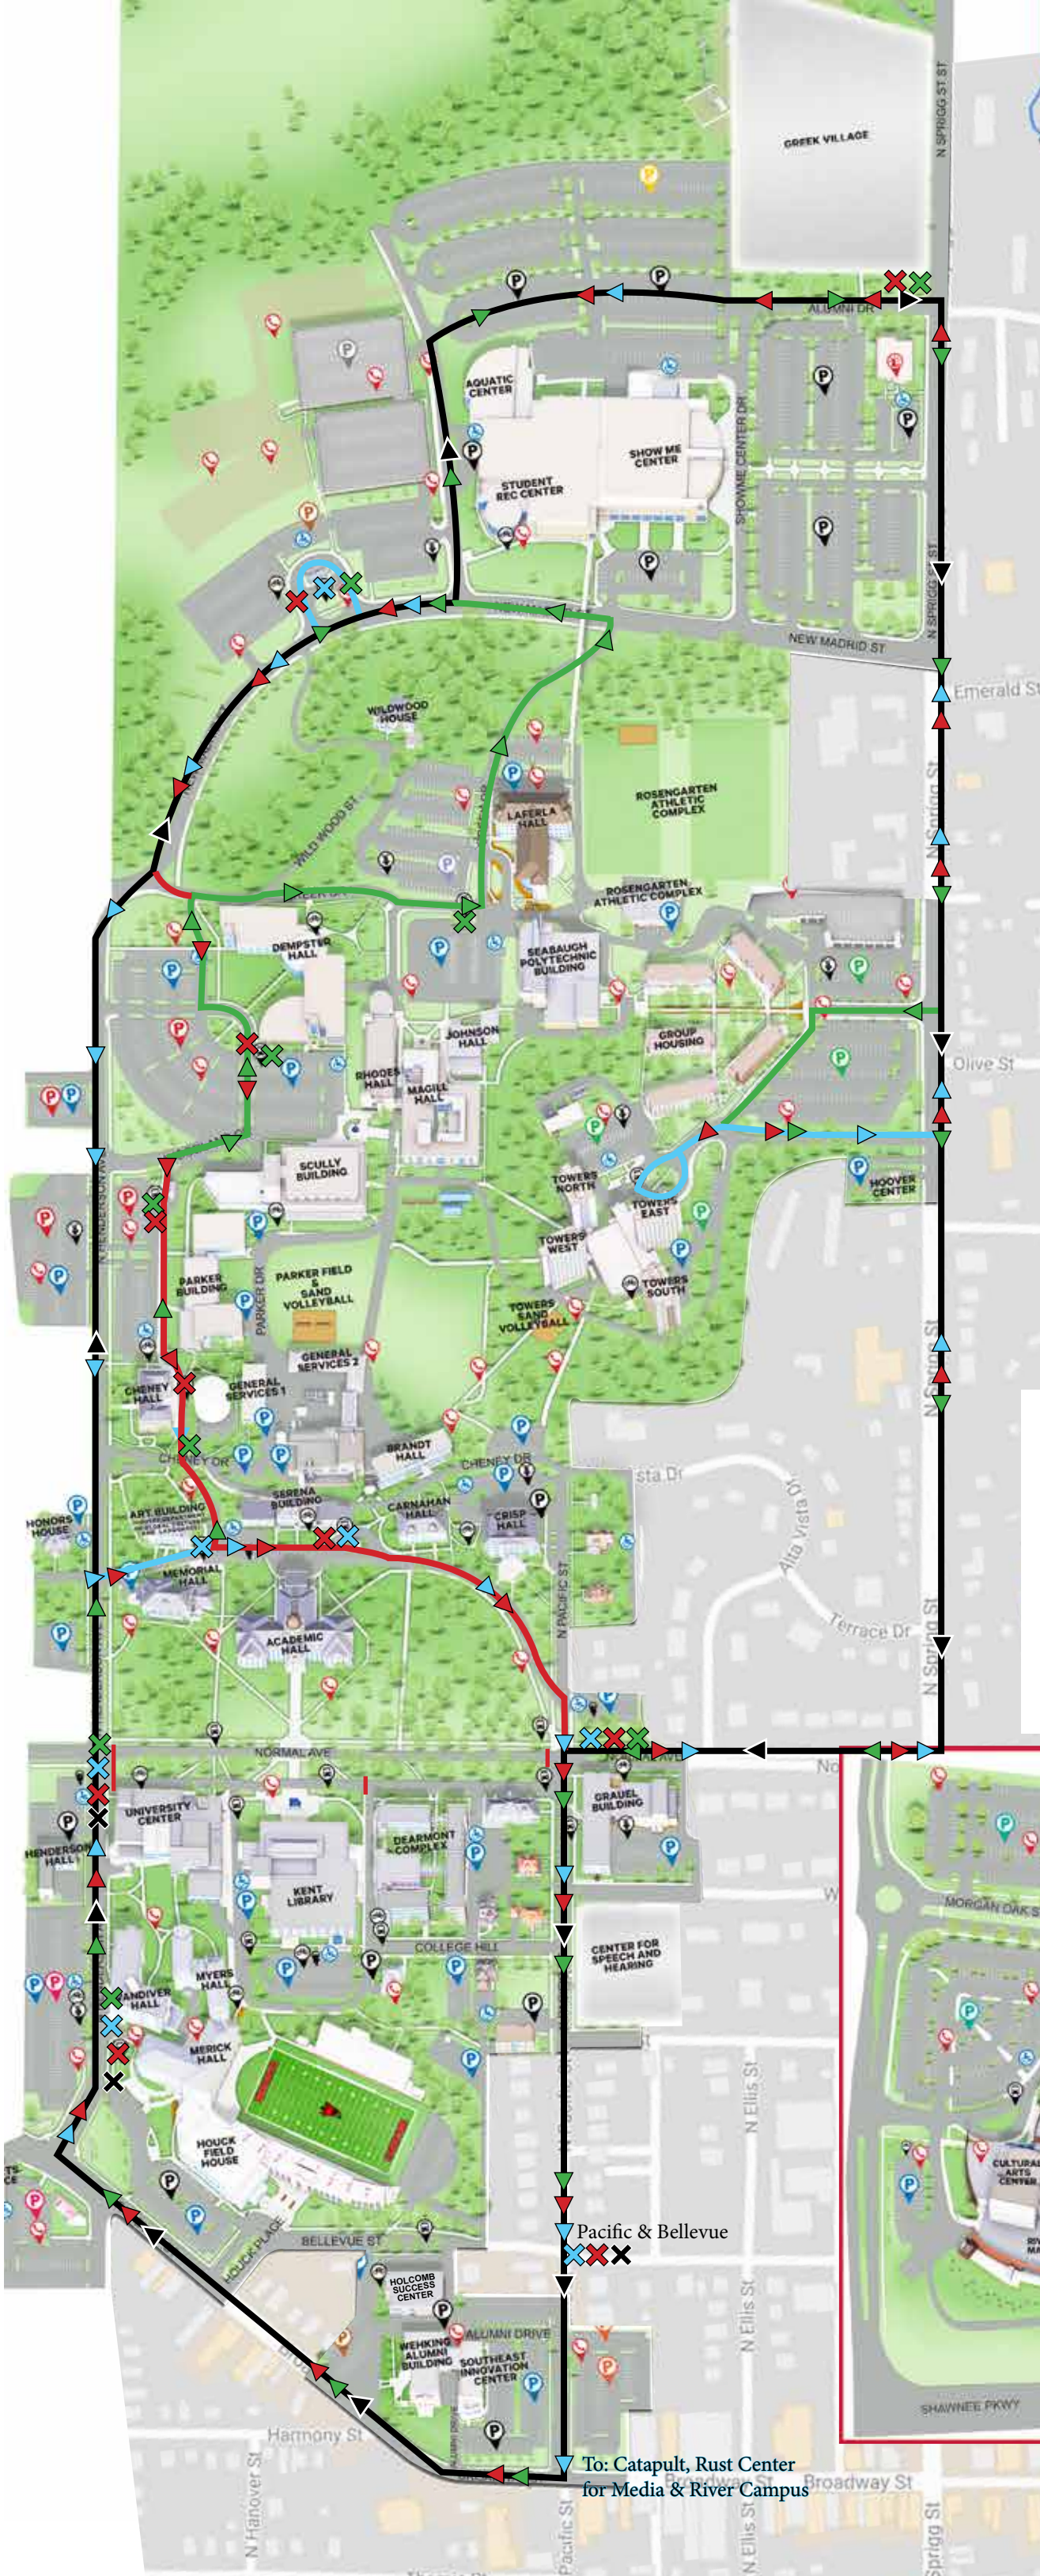

SOUTHEAST MISSOURI STATE UNIVERSITY · 1873

MOTOR VEHICLE PARKING CAMPUS MAP

To avoid parking penalties, see Parking Regulations online at semo.edu/parking

SYMBOL KEY

DPS/SAFETY/ACCESSIBILITY	RESIDENT PARKING
DPS	Perimeter
Emergency Call Box	Preferred A
Handicap	Preferred B
TRANSIT	
Shuttle Stop	Greek Parking
COMMUTER PARKING	
Perimeter	River Campus
Preferred A	Employee
Preferred B	Visitor
Preferred C	Parking (Bicycle)
	Parking (Motorcycle)
	Parking Meter

- Blue Route
- Red Route
- Green Route
- Eclipse Route
- Campus Stop

To: Catapult, Rust Center for Media & River Campus