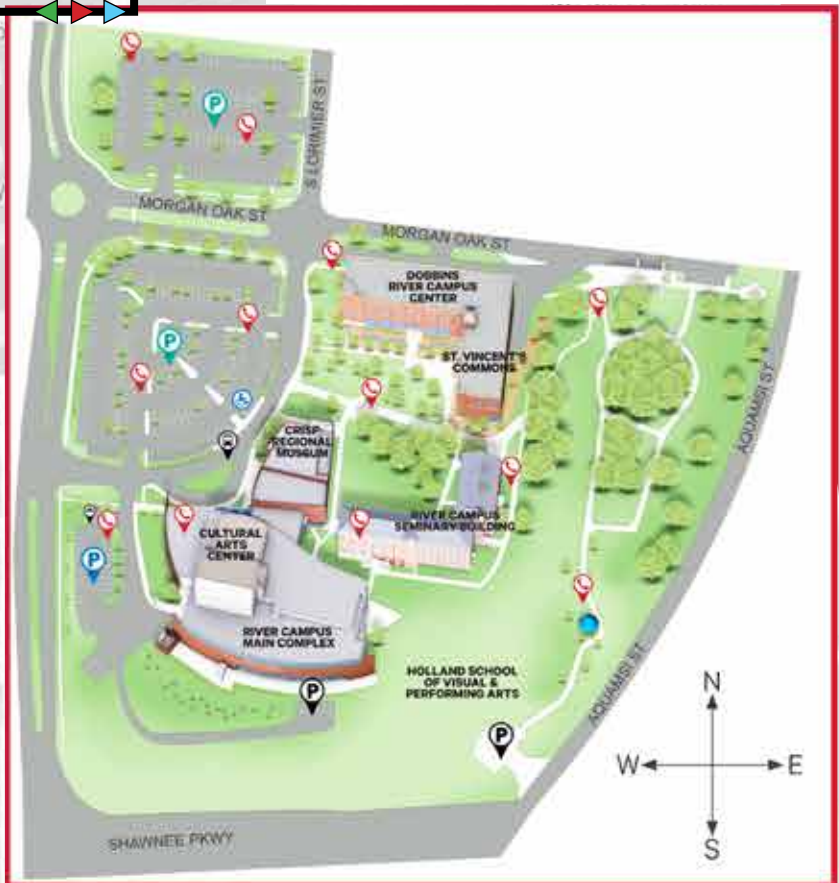

SOUTHEAST MISSOURI STATE UNIVERSITY · 1873

MOTOR VEHICLE PARKING CAMPUS MAP

To avoid parking penalties, see Parking Regulations online at semo.edu/parking

SYMBOL KEY

DPS/SAFETY/ACCESSIBILITY	RESIDENT PARKING
DPS	Perimeter
Emergency Call Box	Preferred A
Handicap	Preferred B
TRANSIT	
Shuttle Stop	Greek Parking
COMMUTER PARKING	
Perimeter	River Campus
Preferred A	Employee
Preferred B	Visitor
Preferred C	Parking (Bicycle)
	Parking (Motorcycle)
	Parking Meter

- Blue Route
- Red Route
- Green Route
- Eclipse Route
- Campus Stop

To: Catapult, Rust Center for Media & River Campus